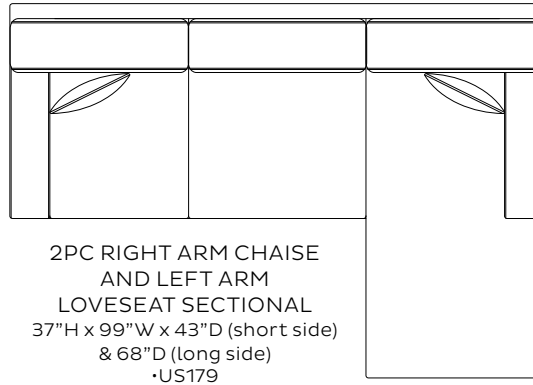

SWIVEL CHAIR
37"H x 37"W x 43"D
•UC180

CASTERED OTTOMAN
17"H x 28"W x 21"D
•UO092

STORAGE OTTOMAN
17"H x 45"W x 30"D
•UO091

CHAISE
37"H x 47"W x 64"L
•UH019

Tailored track arms and clean lines, our Graham Collection has a look you never tire of coming home to. Also available in an upholstered collection in over 350 fabrics.

BALLARD DESIGNS®

GRAHAM SLIPCOVERED COLLECTION

BALLARD DESIGNS®

GRAHAM UPHOLSTERED COLLECTION

SOFA
37"H x 89"W x 43"D
•US666

LOVESEAT
37"H x 63"W x 43"D
•US636

CHAIR
37"H x 37"W x 43"D
•US603

CHAISE
37"H x 47"W x 64"L
•UH006

LARGE OTTOMAN
17"H x 45"W x 30"D
•US684

LARGE STORAGE OTTOMAN
•US687

OTTOMAN
17"H x 28"W x 21"D
•US648

Tailored track arms and clean lines, our Graham Collection has a look you never tire of coming home to. Also available in a slipcovered collection in over 350 fabrics.