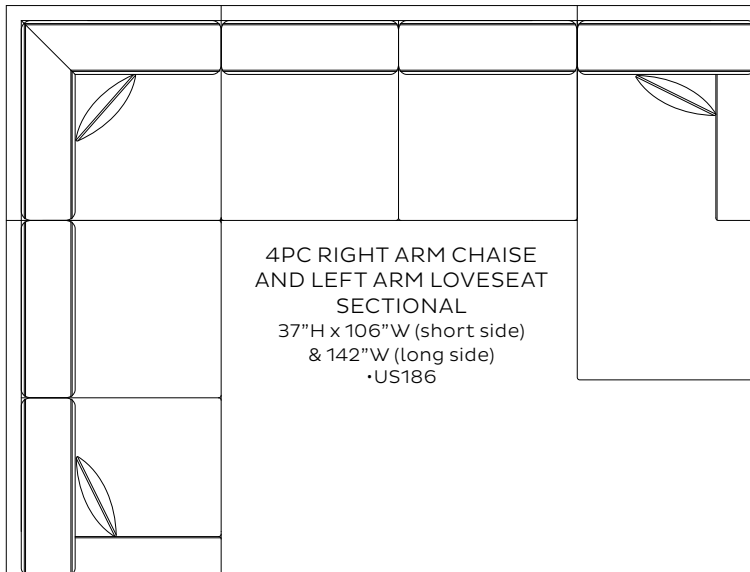

BALLARD DESIGNS®

GRAHAM SLIPCOVERED COLLECTION

SOFA
37"H x 89"W x 43"D
•US171

QUEEN SLEEPER
•US173

APARTMENT SOFA
37"H x 72"W x 43"D
•US172

TWIN SLEEPER
37"H x 58"W x 41"D
•US174

CLUB CHAIR
37"H x 37"W x 43"D
•UC179

SWIVEL CHAIR
37"H x 37"W x 43"D
•UC180

CASTERED OTTOMAN
17"H x 28"W x 21"D
•UO092

STORAGE OTTOMAN
17"H x 45"W x 30"D
•UO091

CHAISE
37"H x 47"W x 64"L
•UH019

Tailored track arms and clean lines, our Graham Collection has a look you never tire of coming home to. Also available in an upholstered collection in over 350 fabrics.

BALLARD DESIGNS®

GRAHAM SLIPCOVERED COLLECTION

BALLARD DESIGNS®

GRAHAM UPHOLSTERED COLLECTION

SOFA
37"H x 89"W x 43"D
•US666

LOVESEAT
37"H x 63"W x 43"D
•US636

CHAIR
37"H x 37"W x 43"D
•US603

CHAISE
37"H x 47"W x 64"L
•UH006

LARGE OTTOMAN
17"H x 45"W x 30"D
•US684

LARGE STORAGE OTTOMAN
•US687

OTTOMAN
17"H x 28"W x 21"D
•US648

Tailored track arms and clean lines, our Graham Collection has a look you never tire of coming home to. Also available in a slipcovered collection in over 350 fabrics.