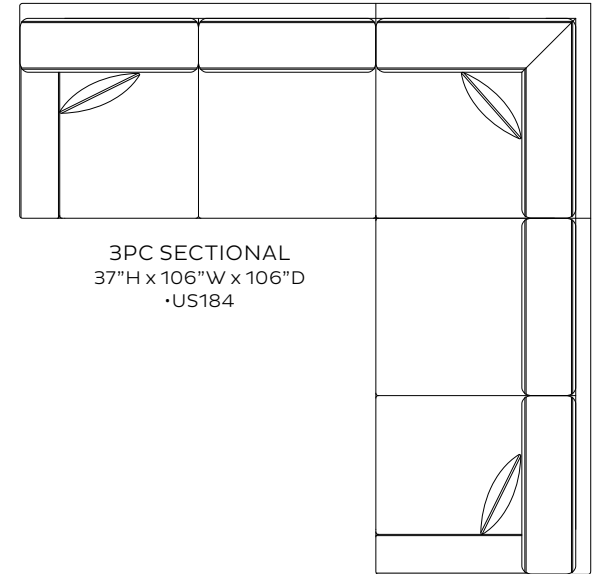

BALLARD DESIGNS®

GRAHAM SLIPCOVERED COLLECTION

SOFA
37"H x 89"W x 43"D
•US171

QUEEN SLEEPER
•US173

APARTMENT SOFA
37"H x 72"W x 43"D
•US172

TWIN SLEEPER
37"H x 58"W x 41"D
•US174

CLUB CHAIR
37"H x 37"W x 43"D
•UC179

SWIVEL CHAIR
37"H x 37"W x 43"D
•UC180

CASTERED OTTOMAN
17"H x 28"W x 21"D
•UO092

STORAGE OTTOMAN
17"H x 45"W x 30"D
•UO091

CHAISE
37"H x 47"W x 64"L
•UH019

Tailored track arms and clean lines, our Graham Collection has a look you never tire of coming home to. Also available in an upholstered collection in over 350 fabrics.

BALLARD DESIGNS®

GRAHAM SLIPCOVERED COLLECTION

BALLARD DESIGNS®

GRAHAM UPHOLSTERED COLLECTION

SOFA
37"H x 89"W x 43"D
•US666

LOVESEAT
37"H x 63"W x 43"D
•US636

CHAIR
37"H x 37"W x 43"D
•US603

CHAISE
37"H x 47"W x 64"L
•UH006

LARGE OTTOMAN
17"H x 45"W x 30"D
•US684

LARGE STORAGE OTTOMAN
•US687

OTTOMAN
17"H x 28"W x 21"D
•US648

Tailored track arms and clean lines, our Graham Collection has a look you never tire of coming home to. Also available in a slipcovered collection in over 350 fabrics.