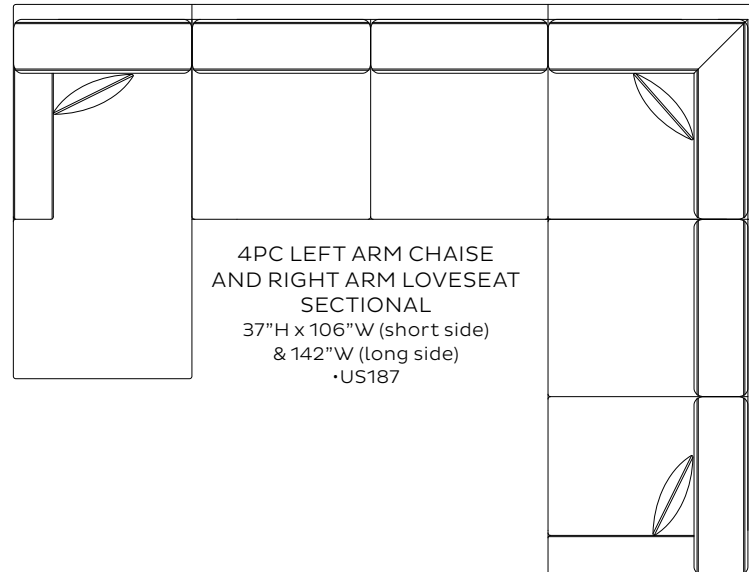

BALLARD DESIGNS®

GRAHAM SLIPCOVERED COLLECTION

SOFA
37"H x 89"W x 43"D
•US171

QUEEN SLEEPER
•US173

APARTMENT SOFA
37"H x 72"W x 43"D
•US172

TWIN SLEEPER
37"H x 58"W x 41"D
•US174

CLUB CHAIR
37"H x 37"W x 43"D
•UC179

SWIVEL CHAIR
37"H x 37"W x 43"D
•UC180

CASTERED OTTOMAN
17"H x 28"W x 21"D
•UO092

STORAGE OTTOMAN
17"H x 45"W x 30"D
•UO091

CHAISE
37"H x 47"W x 64"L
•UH019

Tailored track arms and clean lines, our Graham Collection has a look you never tire of coming home to. Also available in an upholstered collection in over 350 fabrics.

BALLARD DESIGNS®

GRAHAM SLIPCOVERED COLLECTION

BALLARD DESIGNS®

GRAHAM UPHOLSTERED COLLECTION

SOFA
37"H x 89"W x 43"D
•US666

LOVESEAT
37"H x 63"W x 43"D
•US636

CHAIR
37"H x 37"W x 43"D
•US603

CHAISE
37"H x 47"W x 64"L
•UH006

LARGE OTTOMAN
17"H x 45"W x 30"D
•US684

LARGE STORAGE OTTOMAN
•US687

OTTOMAN
17"H x 28"W x 21"D
•US648

Tailored track arms and clean lines, our Graham Collection has a look you never tire of coming home to. Also available in a slipcovered collection in over 350 fabrics.