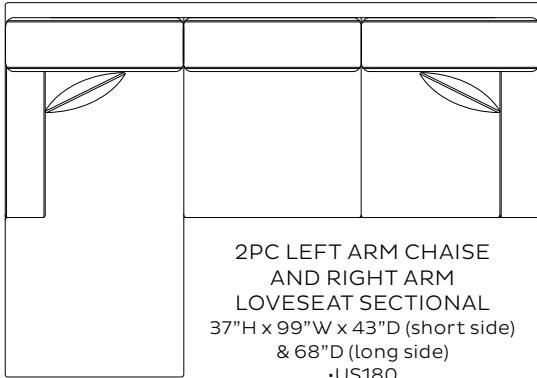

SWIVEL CHAIR
37"H x 37"W x 43"D
•UC180

CASTERED OTTOMAN
17"H x 28"W x 21"D
•UO092

STORAGE OTTOMAN
17"H x 45"W x 30"D
•UO091

CHAISE
37"H x 47"W x 64"L
•UH019

Tailored track arms and clean lines, our Graham Collection has a look you never tire of coming home to. Also available in an upholstered collection in over 350 fabrics.

BALLARD DESIGNS®

GRAHAM SLIPCOVERED COLLECTION

BALLARD DESIGNS®

GRAHAM UPHOLSTERED COLLECTION

SOFA
37"H x 89"W x 43"D
•US666

LOVESEAT
37"H x 63"W x 43"D
•US636

CHAIR
37"H x 37"W x 43"D
•US603

CHAISE
37"H x 47"W x 64"L
•UH006

LARGE OTTOMAN
17"H x 45"W x 30"D
•US684

LARGE STORAGE OTTOMAN
•US687

OTTOMAN
17"H x 28"W x 21"D
•US648

Tailored track arms and clean lines, our Graham Collection has a look you never tire of coming home to. Also available in a slipcovered collection in over 350 fabrics.