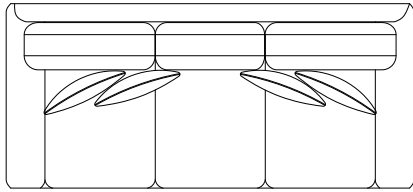

BALLARD DESIGNS®

BALDWIN UPHOLSTERED COLLECTION

SOFA
37"H x 89"W x 42"D
•US162

APARTMENT SOFA
37"H x 76"W x 42"D
•US163

CLUB CHAIR
37"H x 50"W x 42"D
•UC168

LOVESEAT
37"H x 67"W x 42"D
•US165

CHAISE
37"H x 42"W x 68"L
•UH016

QUEEN SLEEPER SOFA
97"D (fully extended)
•US164

SECTIONAL COMPONENTS

see configuration options on back

TIP

Baldwin is so sink-in cozy, we nicknamed it the "napping collection". Of course, it's classic style and endless customizability are no slouches either.

LEFT ARM LOVESEAT
37"H x 62"W x 42"D
•US336

ARMLESS LOVESEAT
37"H x 63"W x 42"D
US338

RIGHT ARM LOVESEAT
37"H x 62"W x 42"D
•US337

CORNER CHAIR
37"H x 42"W x 42"D
•US341

OTTOMAN
18"H x 32"W x 26"D
•UO087

LEFT ARM CHAISE
37"H x 39"W x 68"L
•US339

SECTIONAL COMPONENTS

see configuration options on back

CORNER CHAIR
37"H x 42"W x 42"D
•SA127

LEFT ARMCHAIR
37"H x 44"W x 42"D
•SA142

RIGHT ARMCHAIR
37"H x 44"W x 42"D
•SA141

OTTOMAN
18"H x 32"W x 26"D
•SA009