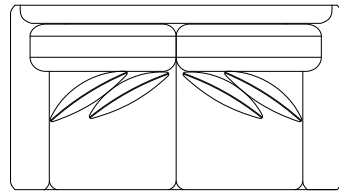

BALLARD DESIGNS®

BALDWIN UPHOLSTERED COLLECTION

SOFA
37"H x 89"W x 42"D
•US162

APARTMENT SOFA
37"H x 76"W x 42"D
•US163

CLUB CHAIR
37"H x 50"W x 42"D
•UC168

LOVESEAT
37"H x 67"W x 42"D
•US165

CHAISE
37"H x 42"W x 68"L
•UH016

QUEEN SLEEPER SOFA
97"D (fully extended)
•US164

SECTIONAL COMPONENTS

see configuration options on back

TIP

Baldwin is so sink-in cozy, we nicknamed it the "napping collection". Of course, it's classic style and endless customizability are no slouches either.

LEFT ARM LOVESEAT
37"H x 62"W x 42"D
•US336

ARMLESS LOVESEAT
37"H x 63"W x 42"D
US338

RIGHT ARM LOVESEAT
37"H x 62"W x 42"D
•US337

CORNER CHAIR
37"H x 42"W x 42"D
•US341

OTTOMAN
18"H x 32"W x 26"D
•UO087

LEFT ARM CHAISE
37"H x 39"W x 68"L
•US339

SECTIONAL COMPONENTS

see configuration options on back

CORNER CHAIR
37"H x 42"W x 42"D
•SA127

LEFT ARMCHAIR
37"H x 44"W x 42"D
•SA142

RIGHT ARMCHAIR
37"H x 44"W x 42"D
•SA141

OTTOMAN
18"H x 32"W x 26"D
•SA009