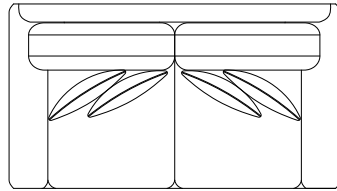

LEFT ARM LOVESEAT
37"H x 62"W x 42"D
•US336

ARMLESS LOVESEAT
37"H x 63"W x 42"D
US338

RIGHT ARM LOVESEAT
37"H x 62"W x 42"D
•US337

CORNER CHAIR
37"H x 42"W x 42"D
•US341

OTTOMAN
18"H x 32"W x 26"D
•UO087

LEFT ARM CHAISE
37"H x 39"W x 68"L
•US339

RIGHT ARM CHAISE
37"H x 39"W x 68"L

BALLARD DESIGNS®

BALDWIN SLIPCOVERED COLLECTION

SOFA
37"H x 89"W x 42"D
•SA083

QUEEN SLEEPER SOFA
97"D (fully extended)
•SA084

APARTMENT SOFA
37"H x 76"W x 42"D
•SA144

CLUB CHAIR
37"H x 50"W x 42"D
•SA085

SWIVEL CHAIR
37"H x 43"W x 42"D
•UA203

LOVESEAT
37"H x 67"W x 42"D
•SA087

CHAISE
37"H x 42"W x 68"L
•SA124

TIP

We keep Baldwin Slipcovers stocked in our most popular fabrics and colors, or you can have yours custom made in over 350 fabrics. Gotta love that.