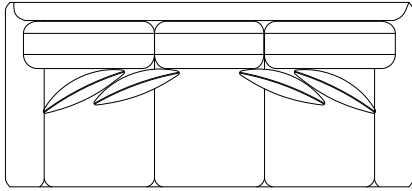

LEFT ARM LOVESEAT
37"H x 62"W x 42"D
•US336

ARMLESS LOVESEAT
37"H x 63"W x 42"D
US338

RIGHT ARM LOVESEAT
37"H x 62"W x 42"D
•US337

CORNER CHAIR
37"H x 42"W x 42"D
•US341

OTTOMAN
18"H x 32"W x 26"D
•UO087

LEFT ARM CHAISE
37"H x 39"W x 68"L
•US339

RIGHT ARM CHAISE
37"H x 39"W x 68"L

BALLARD DESIGNS®

BALDWIN SLIPCOVERED COLLECTION

SOFA
37"H x 89"W x 42"D
•SA083

QUEEN SLEEPER SOFA
97"D (fully extended)
•SA084

APARTMENT SOFA
37"H x 76"W x 42"D
•SA144

CLUB CHAIR
37"H x 50"W x 42"D
•SA085