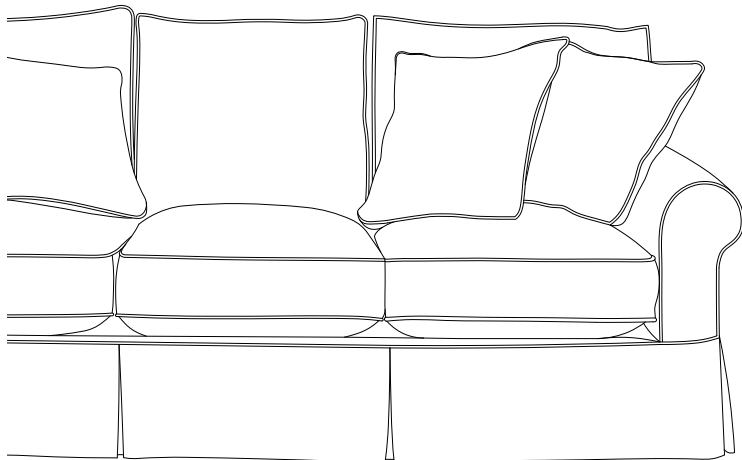

BALLARD DESIGNS®

BALDWIN UPHOLSTERED COLLECTION

SOFA
37"H x 89"W x 42"D
•US162

APARTMENT SOFA
37"H x 76"W x 42"D
•US163

CLUB CHAIR
37"H x 50"W x 42"D
•UC168

LOVESEAT
37"H x 67"W x 42"D
•US165

CHAISE
37"H x 42"W x 68"L
•UH016

QUEEN SLEEPER SOFA
97"D (fully extended)
•US164

SECTIONAL COMPONENTS

see configuration options on back

TIP

Baldwin is so sink-in cozy, we nicknamed it the "napping collection". Of course, it's classic style and endless customizability are no slouches either.

LEFT ARM LOVESEAT
37"H x 62"W x 42"D
•US336

ARMLESS LOVESEAT
37"H x 63"W x 42"D
US338

RIGHT ARM LOVESEAT
37"H x 62"W x 42"D
•US337

CORNER CHAIR
37"H x 42"W x 42"D
•US341

OTTOMAN
18"H x 32"W x 26"D
•UO087

LEFT ARM CHAISE
37"H x 39"W x 68"L
•US339

RIGHT ARM CHAISE
37"H x 39"W x 68"L

BALLARD DESIGNS®

BALDWIN SLIPCOVERED COLLECTION

SOFA
37"H x 89"W x 42"D
•SA083

QUEEN SLEEPER SOFA
97"D (fully extended)
•SA084

APARTMENT SOFA
37"H x 76"W x 42"D
•SA144

CLUB CHAIR
37"H x 50"W x 42"D
•SA085